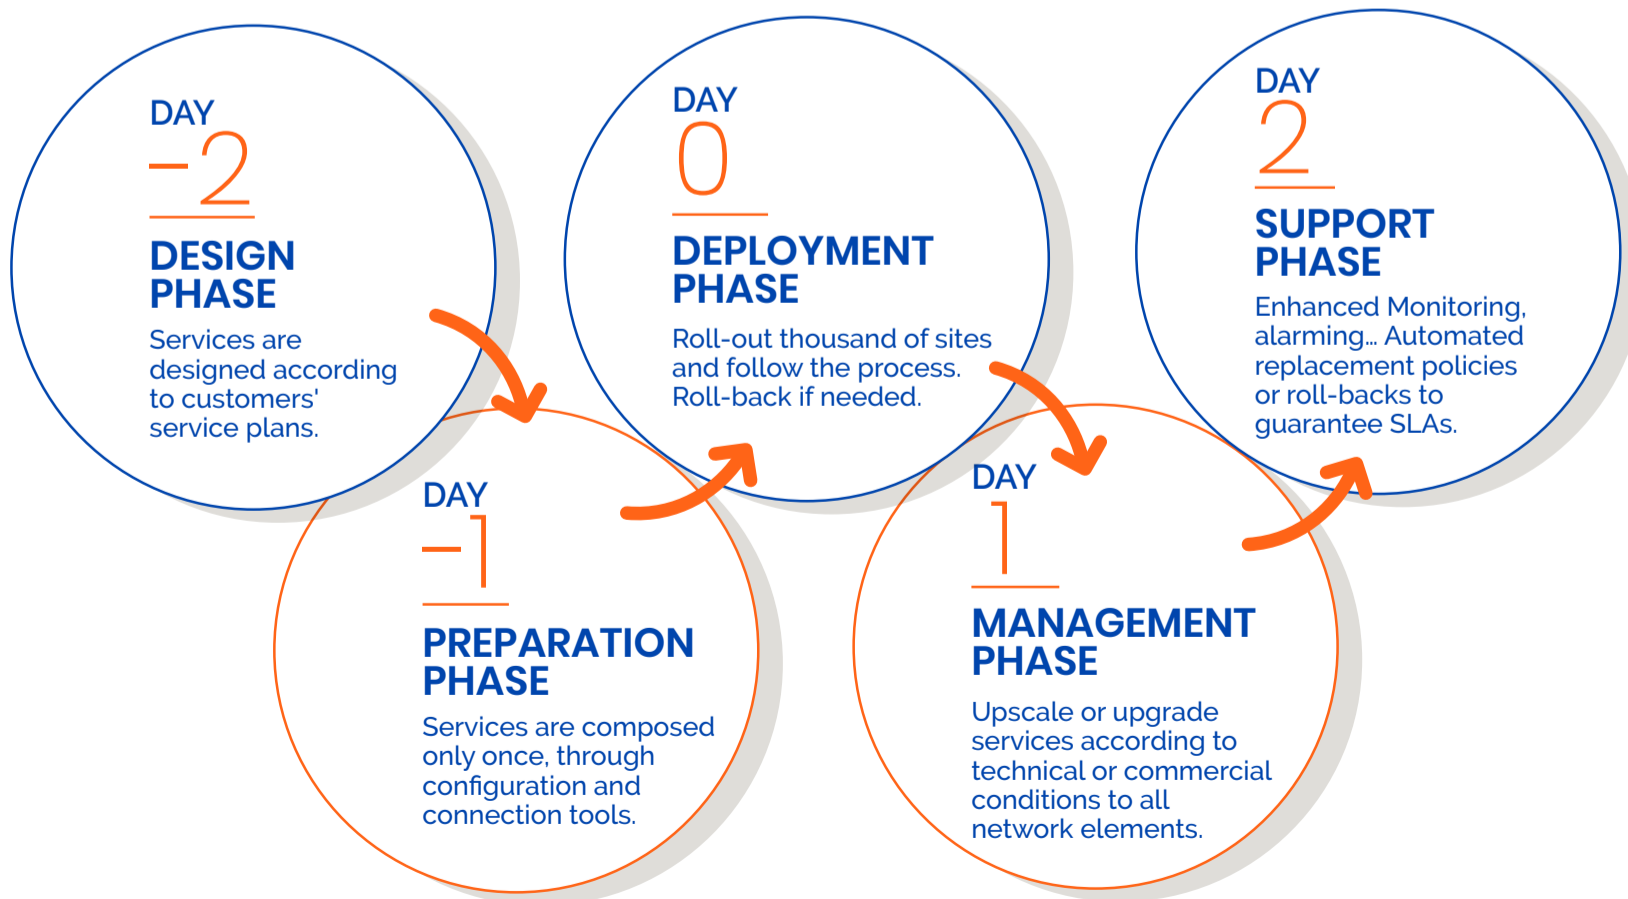

Deploy any use-case in any vertical

Features

Automated
Observability

Multi-cloud

Vendor
Agnostic

Cross-site
connectivity

Hardware
Migration

Amazing Benefits

SIMPLIFIES CLOUD
MANAGEMENT

70%

At any stage of your digital transformation we help you make the most of it.

ACCESS TO INNOVATION AI-DRIVEN

Agile & Flexible: simplifying the network manager journey

NearbyOne delivers value right from where your network stands today.

Each network is different, and reflect the users' needs along time. NearbyOne adapts to actual networks to immediately bring orchestration capacities, and paves the way to easily jumping to the next stage, minimizing OPEX and CAPEX at every step.