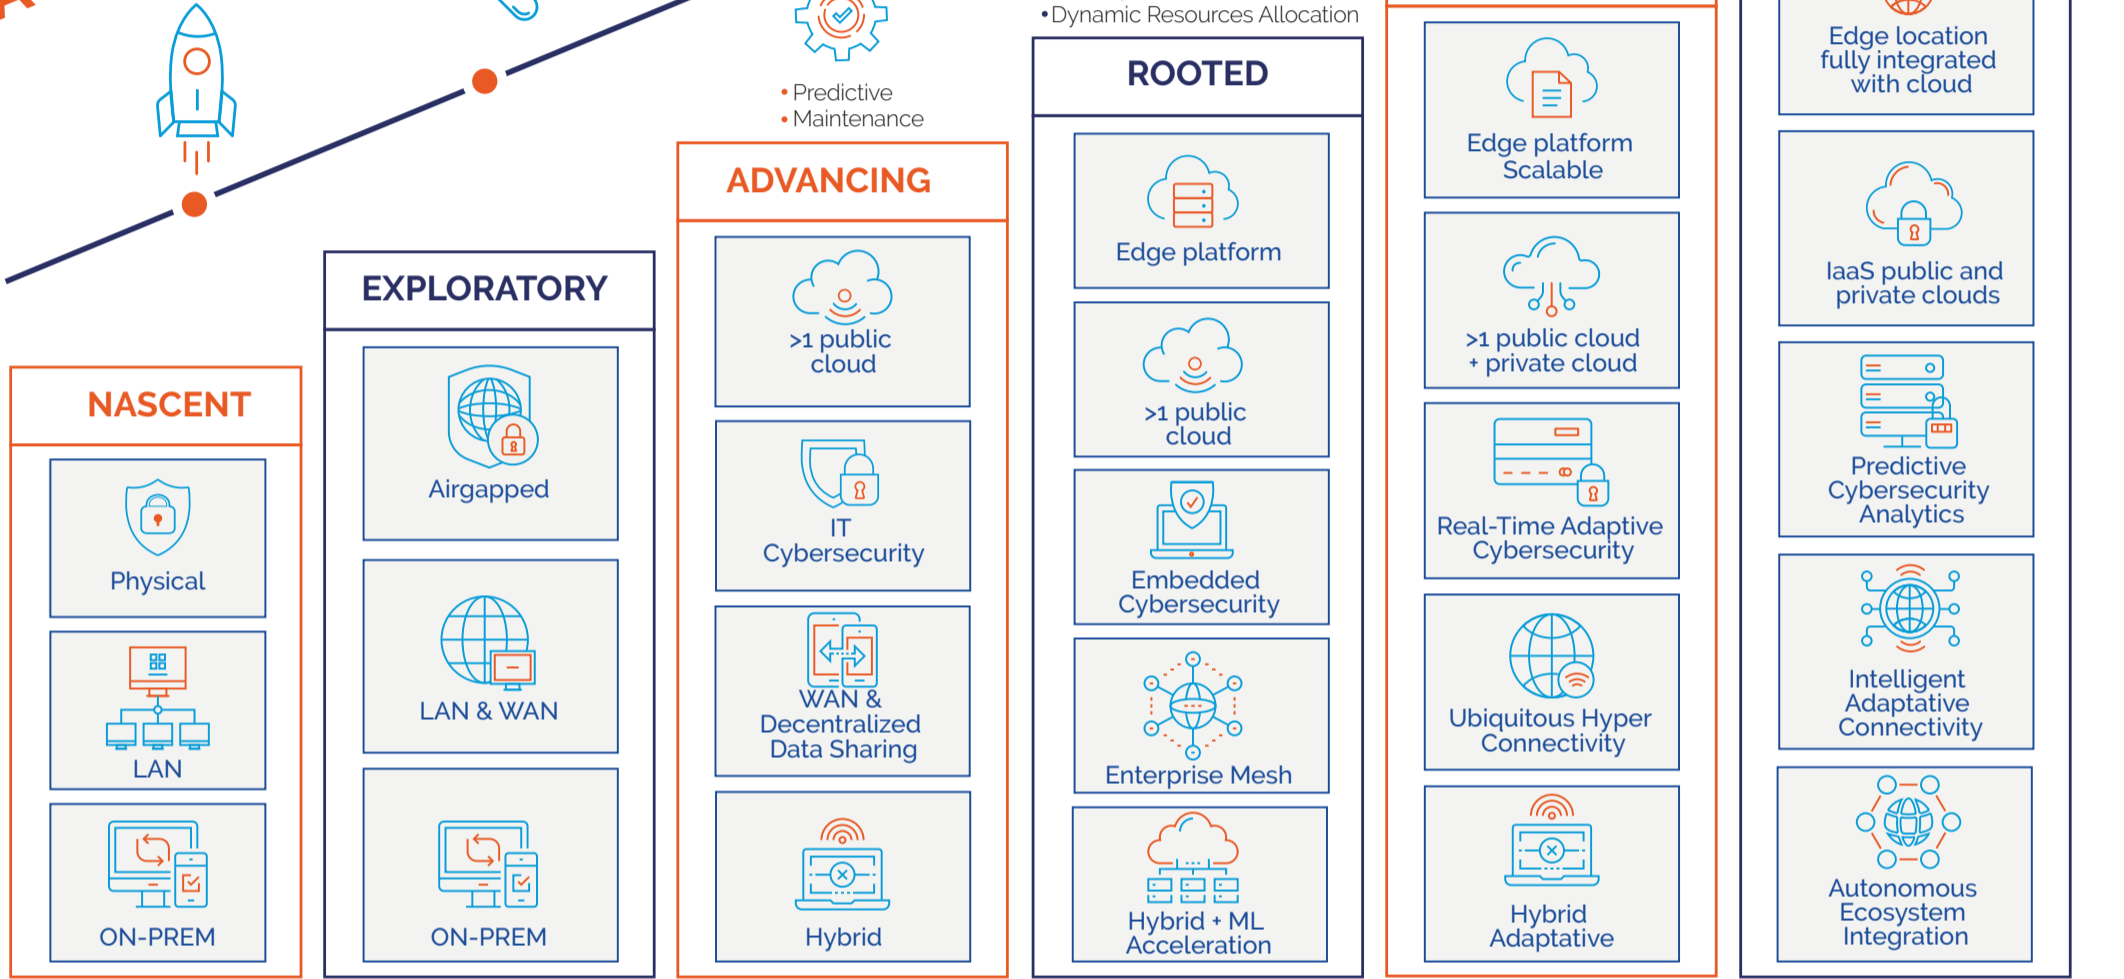

The only edge-to-cloud platform that allows companies to take full advantage of any stage of their digital transformation and benefit from the entire innovation cycle.

ADAPTIVE | SIMPLE | COST-EFFECTIVE | SECURE

Deploy any use-case in any vertical

Features

Automated
Observability

Multi-cloud

Vendor
Agnostic

Cross-site
connectivity

Hardware
Migration

Amazing Benefits

SIMPLIFIES CLOUD
MANAGEMENT

70%

At any stage of your digital transformation we help you make the most of it.

ACCESS TO INNOVATION AI-DRIVEN

Agile & Flexible: simplifying the network manager journey

NearbyOne delivers value right from where your network stands today.

Each network is different, and reflect the users' needs along time. NearbyOne adapts to actual networks to immediately bring orchestration capacities, and paves the way to easily jumping to the next stage, minimizing OPEX and CAPEX at every step.