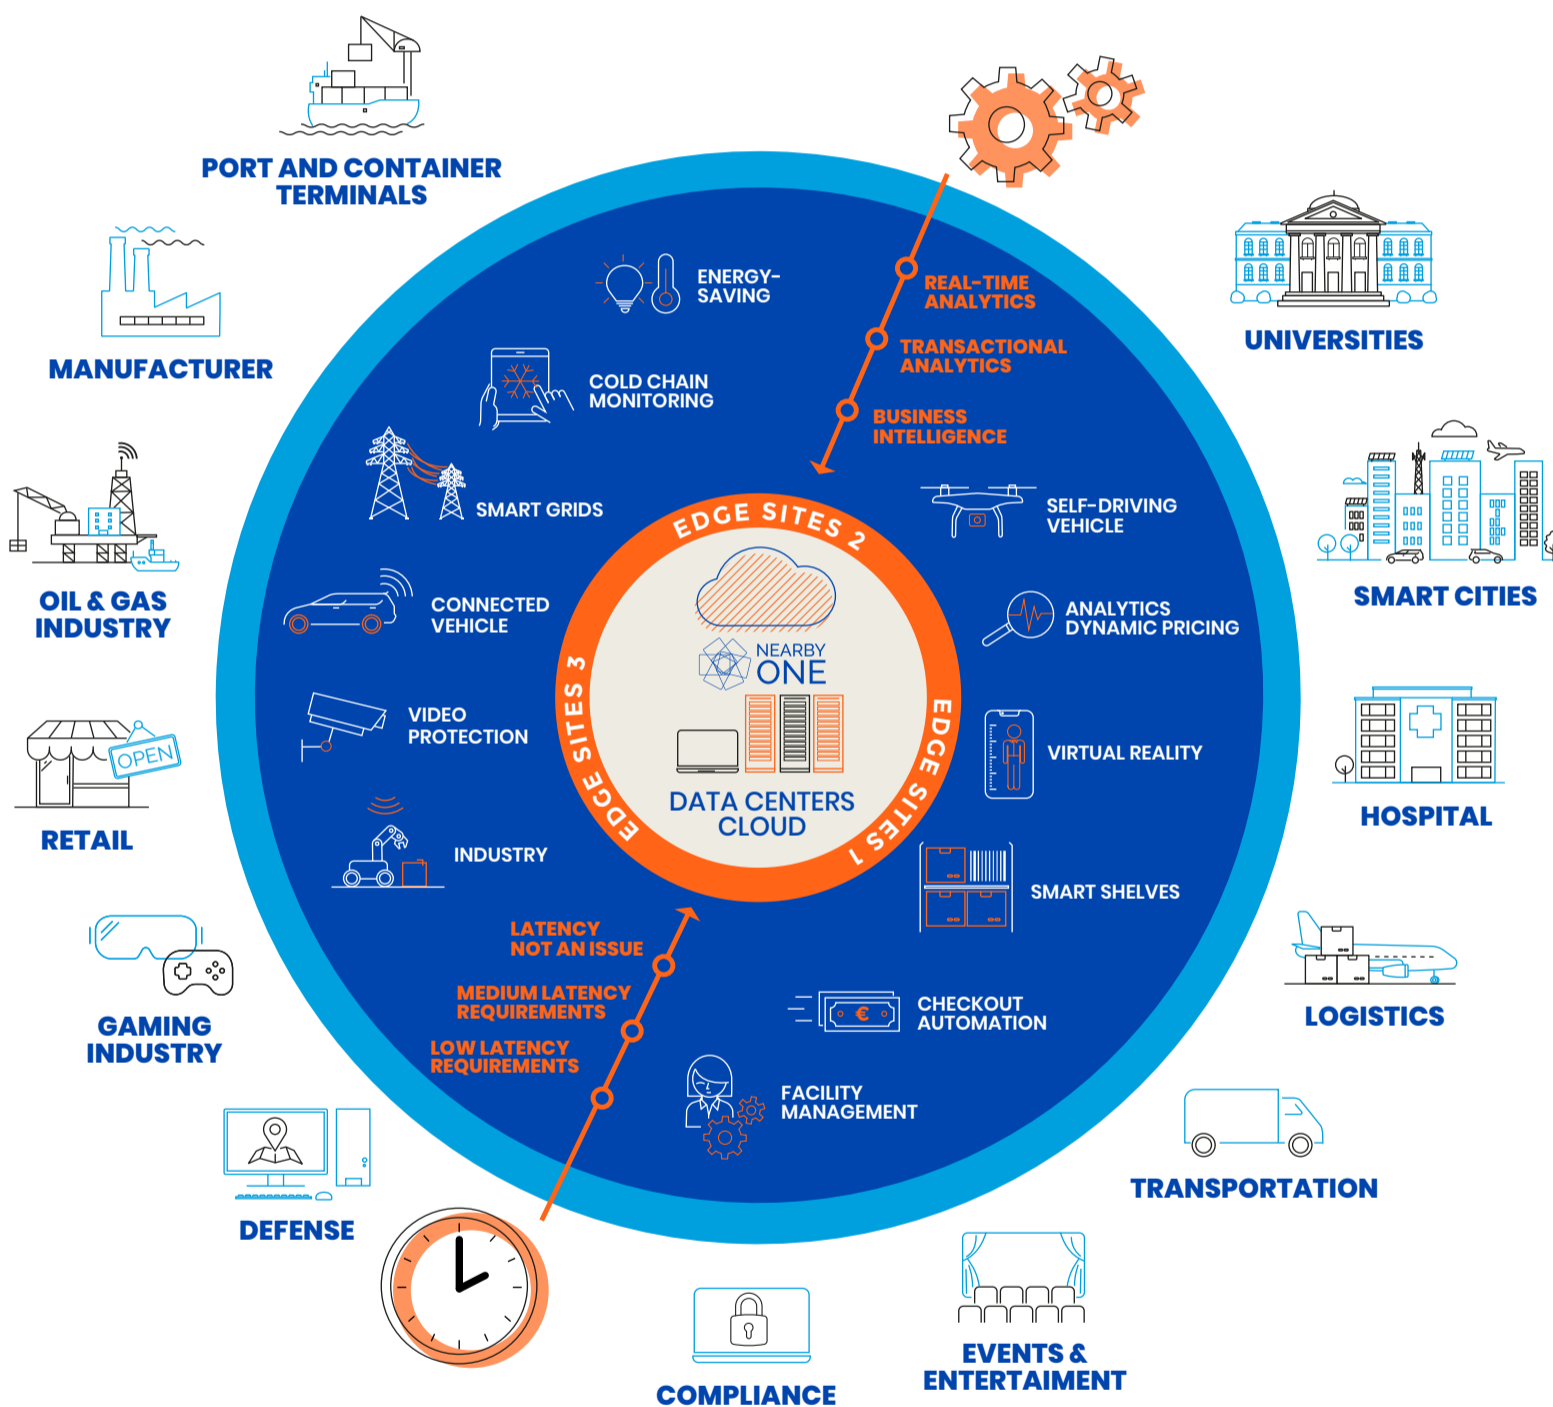

NEARBY
COMPUTING

The best ally for Enterprises
to get the most out of their
digital transformation.

nearbycomputing.com

NearbyOne

360 Edge-to-Cloud Platform

AUTOMATION, ORCHESTRATION & MANAGEMENT AT YOUR FINGERTIPS

The only edge-to-cloud platform that allows companies to take full advantage of any stage of their digital transformation and benefit from the entire innovation cycle.

ADAPTIVE | SIMPLE | COST-EFFECTIVE | SECURE

Deploy any use-case in any vertical

Features

Automated
Observability

Multi-cloud

Vendor
Agnostic

Cross-site
connectivity

Hardware
Migration

Amazing Benefits

Each network is different, and reflect the users' needs along time. NearbyOne adapts to actual networks to immediately bring orchestration capacities, and paves the way to easily jumping to the next stage, minimizing OPEX and CAPEX at every step.